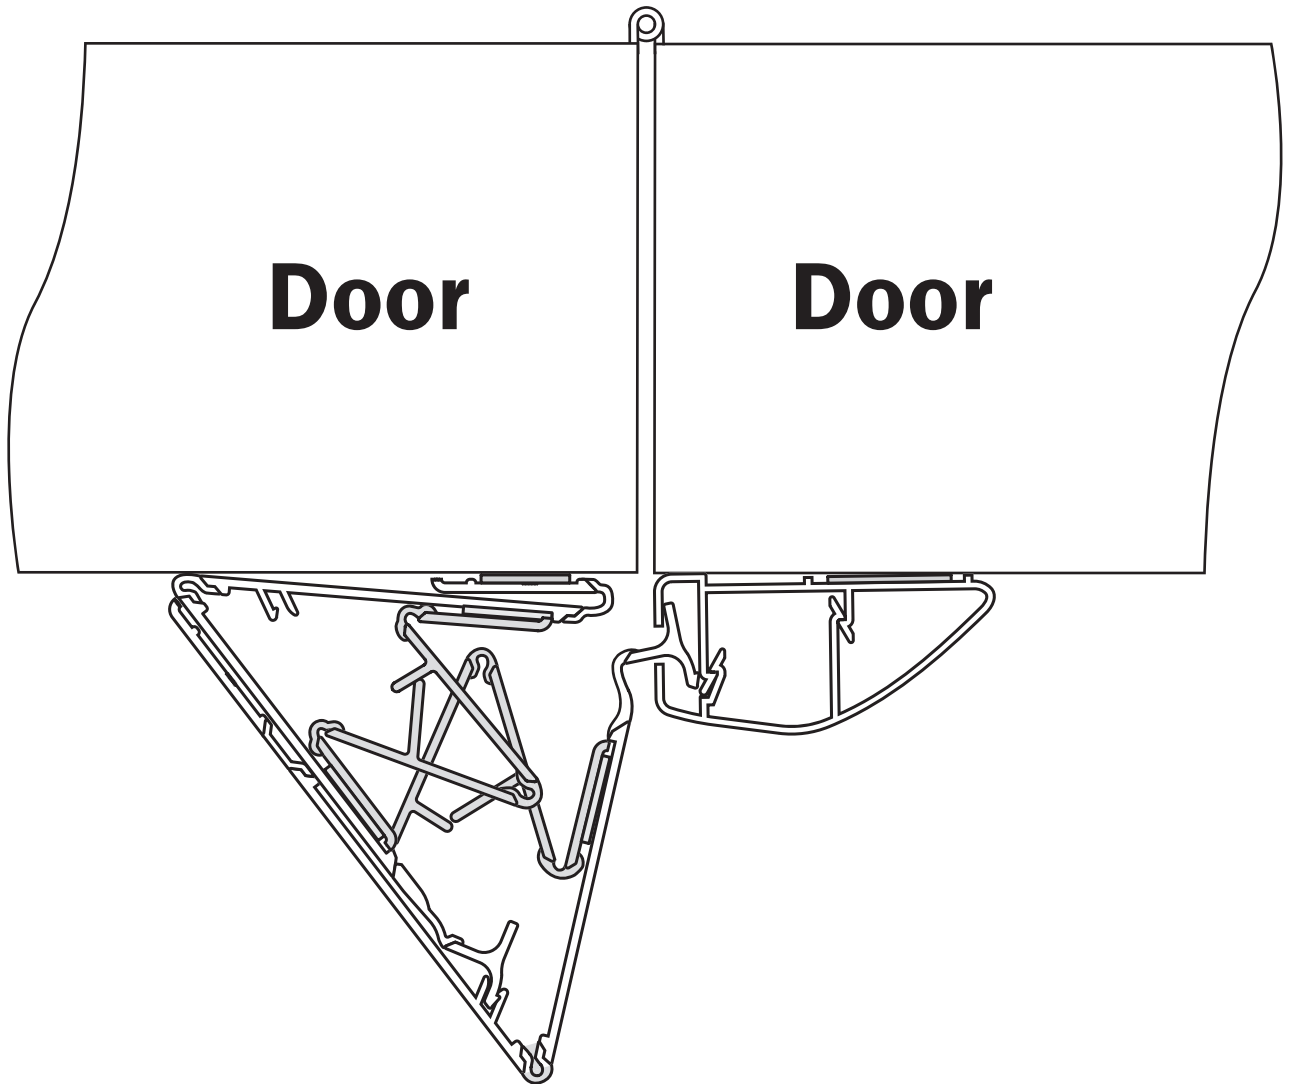

Product   <b>Finger Protector® HC (Hinge Cavity)</b>	White product (WHI) For other colours substitute 'WHI' for the following codes: Grey <b>GRY</b> Beech <b>BEE</b> Mahogany <b>MAH</b>
Application   <b>70mm Bi-fold doors hinged with 5mm piano hinge</b>	
Product List Number/s <b>HC-N-X-WHI</b> Hinge Cavity Non Extended	

Drawing Scale 100%

Product   <b>Finger Protector® HC (Hinge Cavity)</b>	White product (WHI) For other colours substitute 'WHI' for the following codes: Grey <b>GRY</b> Beech <b>BEE</b> Mahogany <b>MAH</b>
Application   <b>70mm Bi-fold doors hinged with 5mm piano hinge</b>	
Product List Number/s <b>HC-N-X-WHI</b> Hinge Cavity Non Extended	

Drawing Scale 100%